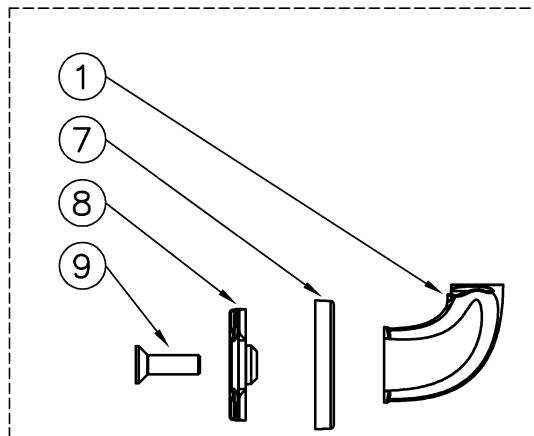

USE THESE PARTS FOR MOUNTING
TO A HORNE ALUMINIUM SHOWER PANEL.

ITEM	DESCRIPTION	PART NO.
1	BAR ELBOW	6503
2	BELLEVILLE WASHER	6614
3	M12 HEX BOLT	4731
4	HANDSET HOLDER	6501
5	DESCENDER	6516
6	RISER RAIL (ORANGE)	6616
6	RISER RAIL (WHITE)	6617
7	BACKPLATE COVER	6528
8	WALL-MOUNT BACKPLATE	6527
9	M12 CSK SCREW	6613

USE THESE PARTS WHEN MOUNTING
TO A WALL.

MATERIAL :

THE HORNE ENGINEERING CO. LTD.
JOHNSTONE
RENFREWSHIRE

PART :

WALL-MOUNTED RISER RAIL

PRODUCT :

TSV1

SCALE	DO NOT SCALE
DRAWN	MJ 10.3.2020
CHECKED	
ISSUE	1