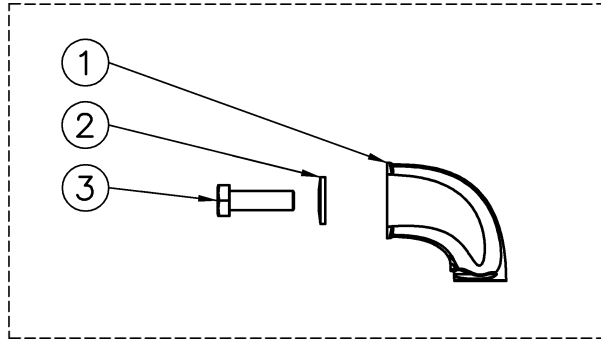

USE THESE PARTS FOR MOUNTING
TO A HORNE ALUMINIUM SHOWER PANEL.

ITEM	DESCRIPTION	PART NO.
1	BAR ELBOW	6503
2	BELLEVILLE WASHER	6614
3	M12 HEX BOLT	4731
4	HANDSET HOLDER	6501
5	DESCENDER	6516
6	RISER RAIL (ORANGE)	6616
6	RISER RAIL (WHITE)	6617
7	BACKPLATE COVER	6528
8	WALL-MOUNT BACKPLATE	6527
9	M12 CSK SCREW	6613

USE THESE PARTS WHEN MOUNTING
TO A WALL.

MATERIAL :

THE HORNE ENGINEERING CO. LTD.
JOHNSTONE
RENFREWSHIRE

PART :

WALL-MOUNTED RISER RAIL

PRODUCT :

TSV1

SCALE	DO NOT SCALE
DRAWN	MJ 10.3.2020
CHECKED	
ISSUE	1