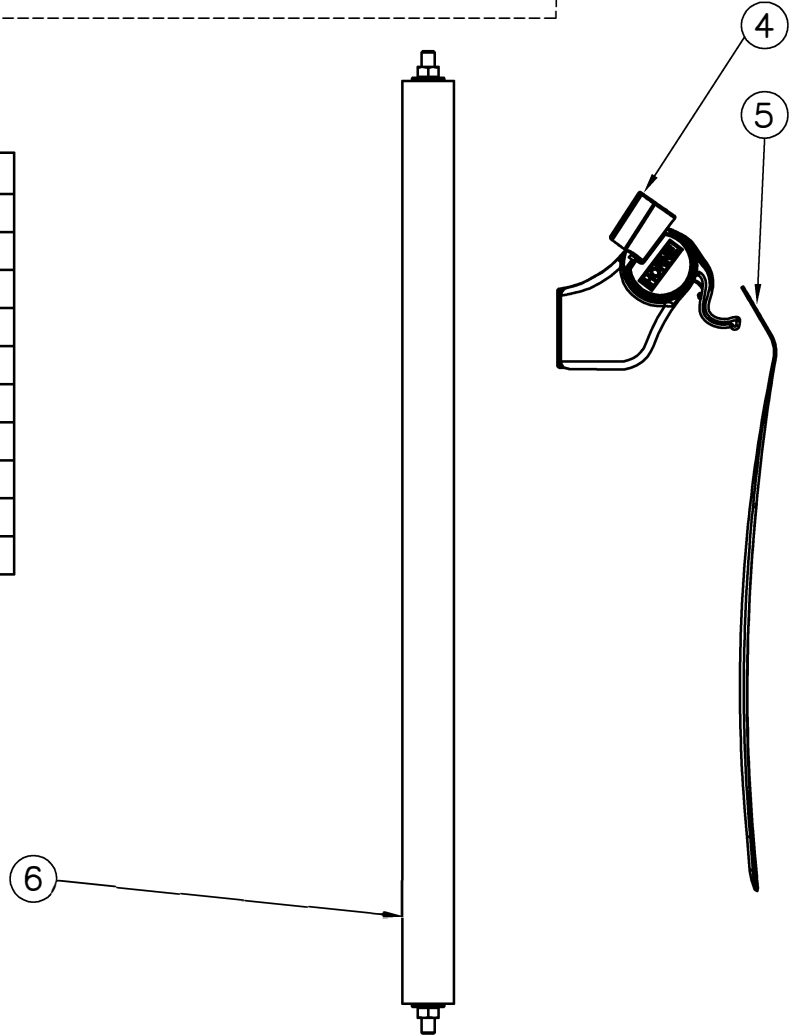

USE THESE PARTS FOR MOUNTING
TO A HORNE ALUMINIUM SHOWER PANEL.

ITEM	DESCRIPTION	PART NO.
1	BAR ELBOW	6503
2	BELLEVILLE WASHER	6614
3	M12 HEX BOLT	4731
4	HANDSET HOLDER	6501
5	DESCENDER	6516
6	RISER RAIL (ORANGE)	6616
6	RISER RAIL (WHITE)	6617
7	BACKPLATE COVER	6528
8	WALL-MOUNT BACKPLATE	6527
9	M12 CSK SCREW	6613

USE THESE PARTS WHEN MOUNTING
TO A WALL.

MATERIAL :

THE HORNE ENGINEERING CO. LTD.
JOHNSTONE
RENFREWSHIRE

PART :

WALL-MOUNTED RISER RAIL

PRODUCT :

TSV1

SCALE	DO NOT SCALE
DRAWN	MJ 10.3.2020
CHECKED	
ISSUE	1