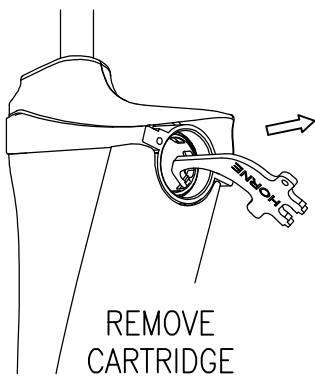

MAINTENANCE

CHANGE
CARTRIDGE
(P/N: 71-6072)
EVERY 3 YEARS

SPECIAL TOOL
P/N: 21-6071

REMOVE
COVER

22a (~30 SEC)
P/N: 23-6073

22b (60 SEC+)
P/N: 23-6043

HORNE ENGINEERING LTD.
PO BOX 7, RANKINE STREET
JOHNSTONE, RENFREWSHIRE.
PA5 8BD. UK.