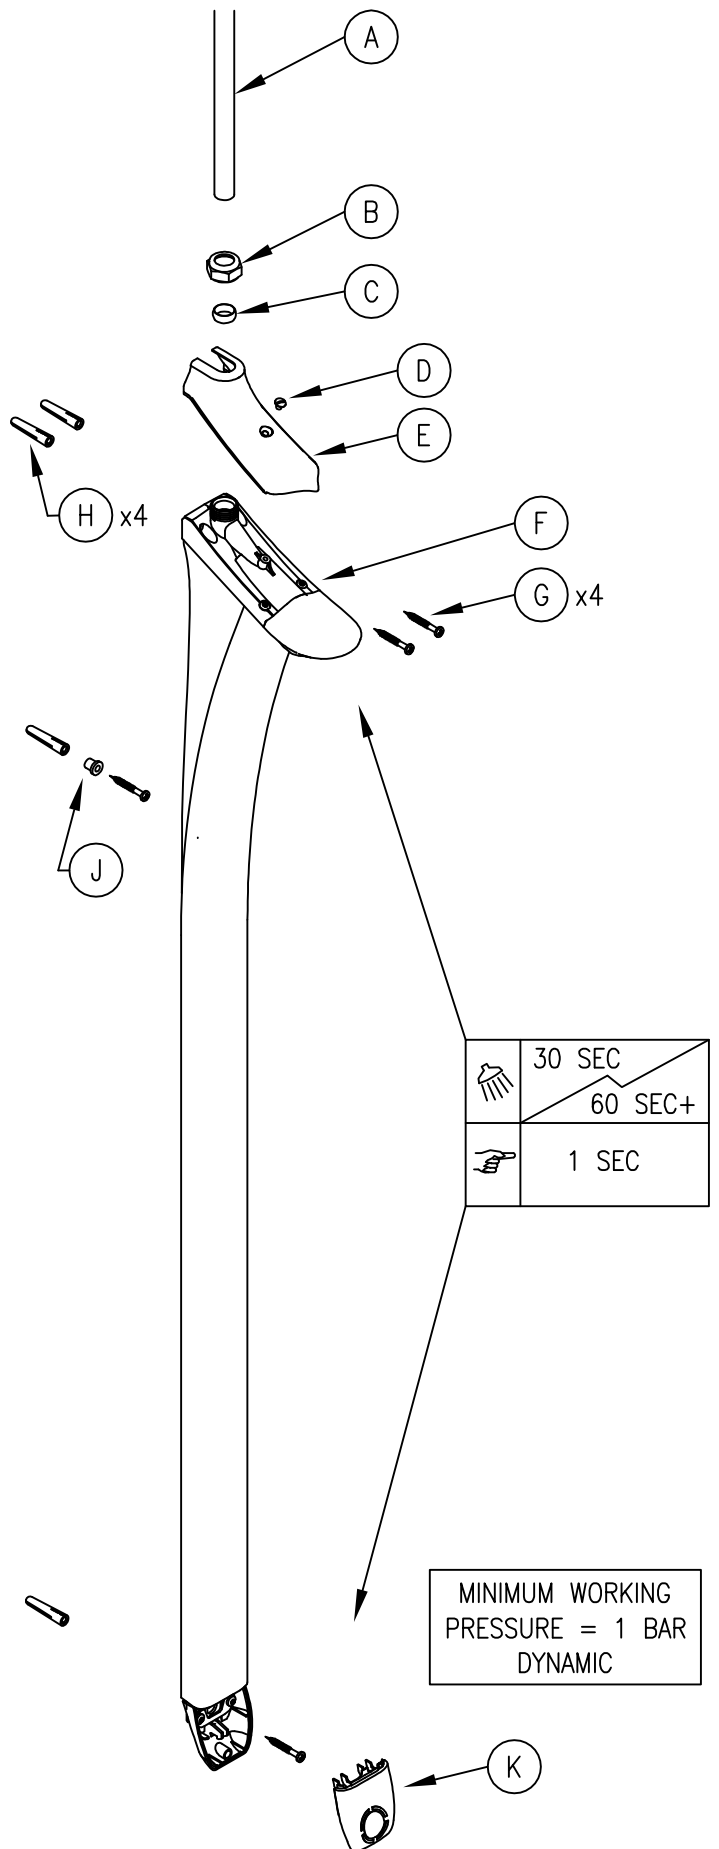

MAINTENANCE

CHANGE
CARTRIDGE
(P/N: 71-6072)
EVERY 3 YEARS

SPECIAL TOOL
P/N: 21-6071

REMOVE
COVER

22a (~30 SEC)
P/N: 23-6073

22b (60 SEC+)
P/N: 23-6043

HORNE ENGINEERING LTD.
PO BOX 7, RANKINE STREET
JOHNSTONE, RENFREWSHIRE.
PA5 8BD. UK.

T: +44 1505 321 455
F: +44 1505 336 287
W: WWW.HORNE.CO.UK

D11314 - REV.3

Dușo

["doosho"]

FIND THESE PARTS IN THE BOX...

INSTALLATION

SPARE PARTS

TO ORDER SPARES QUOTE D11314 REV.3, & BALLOON NUMBER