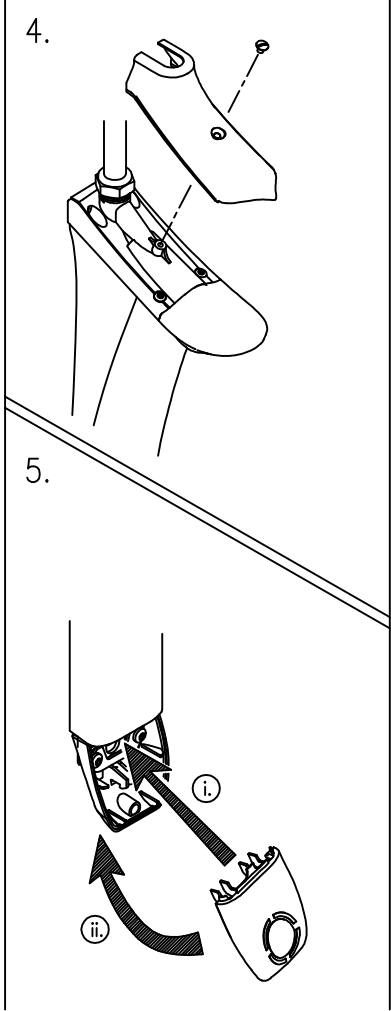

MAINTENANCE

CHANGE
CARTRIDGE
(P/N: 71-6072)
EVERY 3 YEARS

SPECIAL TOOL
P/N: 21-6071

REMOVE
COVER

22a (~30 SEC)
P/N: 23-6073

22b (60 SEC+)
P/N: 23-6043

HORNE ENGINEERING LTD.
PO BOX 7, RANKINE STREET
JOHNSTONE, RENFREWSHIRE.
PA5 8BD. UK.

T: +44 1505 321 455
F: +44 1505 336 287
W: WWW.HORNE.CO.UK

D11314 - REV.3

Dușo

["doosho"]

FIND THESE PARTS IN THE BOX...

INSTALLATION

SPARE PARTS

TO ORDER SPARES QUOTE D11314 REV.3, & BALLOON NUMBER