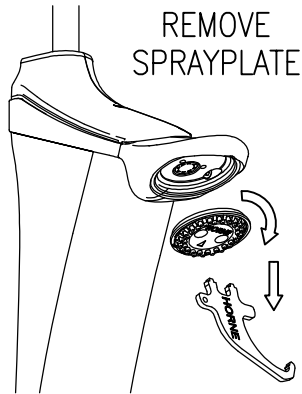

MAINTENANCE

CHANGE
CARTRIDGE
(P/N: 71-6072)
EVERY 3 YEARS

SPECIAL TOOL
P/N: 21-6071

REMOVE
COVER

22a (~30 SEC)
P/N: 23-6073

22b (60 SEC+)
P/N: 23-6043

HORNE ENGINEERING LTD.
PO BOX 7, RANKINE STREET
JOHNSTONE, RENFREWSHIRE.
PA5 8BD. UK.

T: +44 1505 321 455
F: +44 1505 336 287
W: WWW.HORNE.CO.UK

D11314 - REV.3

Dușo

["doosho"]

FIND THESE PARTS IN THE BOX...

INSTALLATION

SPARE PARTS

TO ORDER SPARES QUOTE D11314 REV.3, & BALLOON NUMBER