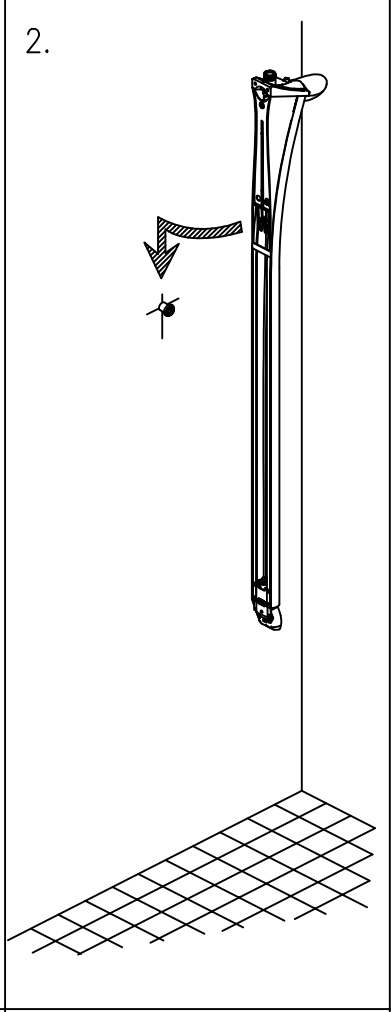

MAINTENANCE

CHANGE
CARTRIDGE
(P/N: 71-6072)
EVERY 3 YEARS

SPECIAL TOOL
P/N: 21-6071

REMOVE
COVER

22a (~30 SEC)
P/N: 23-6073

22b (60 SEC+)
P/N: 23-6043

HORNE ENGINEERING LTD.
PO BOX 7, RANKINE STREET
JOHNSTONE, RENFREWSHIRE.
PA5 8BD. UK.

T: +44 1505 321 455
F: +44 1505 336 287
W: WWW.HORNE.CO.UK

D11314 - REV.3

Dușo

["doosho"]

FIND THESE PARTS IN THE BOX...

INSTALLATION

SPARE PARTS

TO ORDER SPARES QUOTE D11314 REV.3, & BALLOON NUMBER