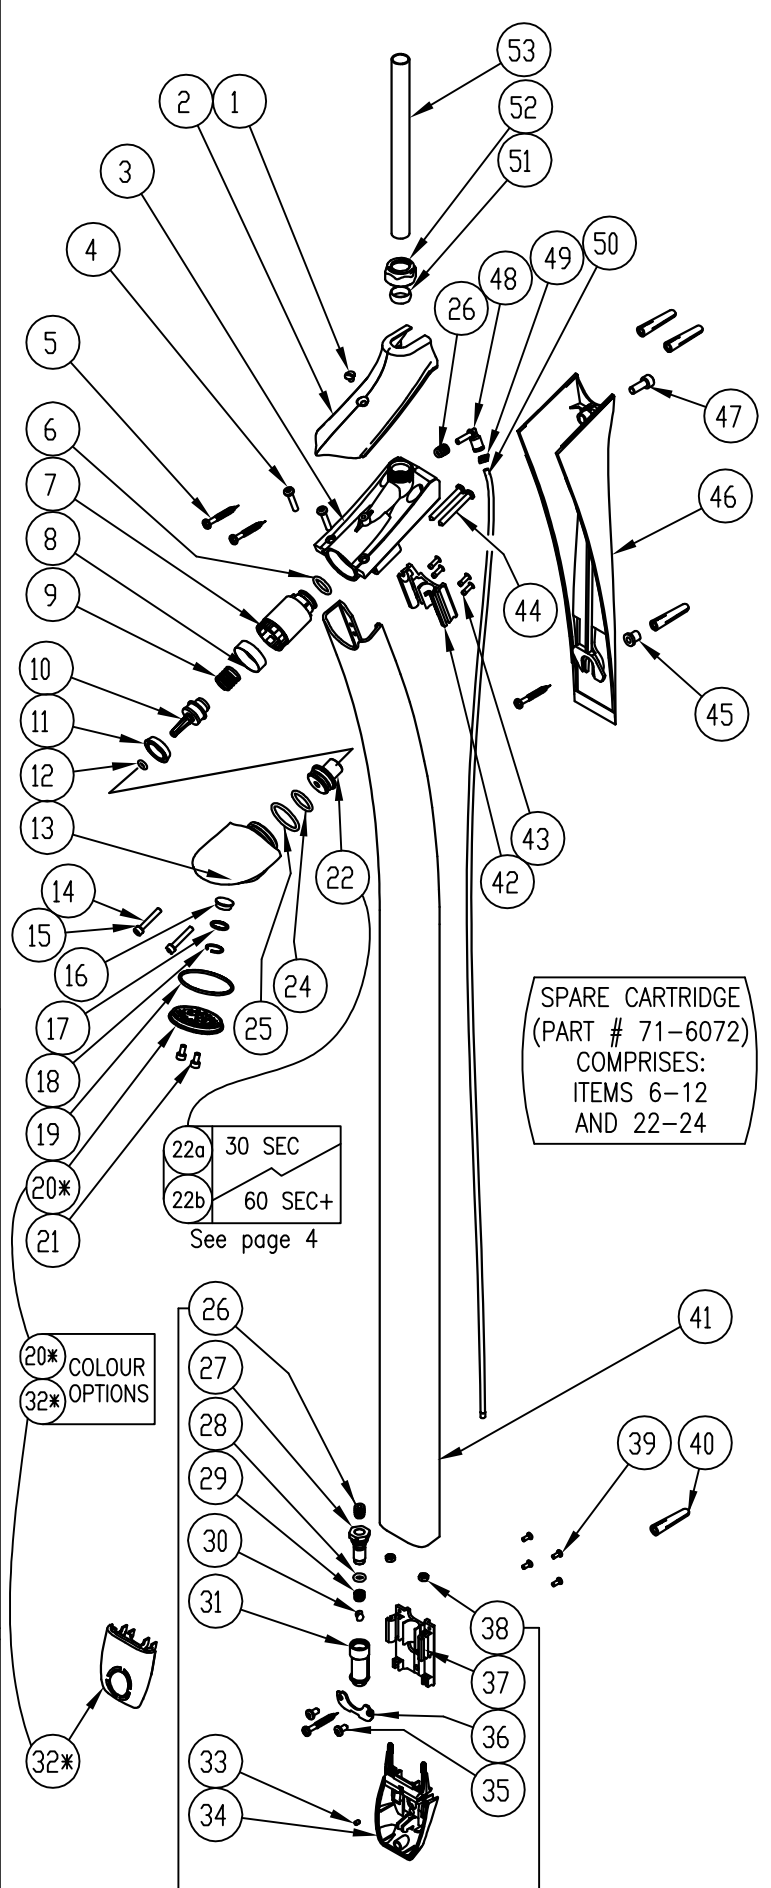

MAINTENANCE

CHANGE
CARTRIDGE
(P/N: 71-6072)
EVERY 3 YEARS

SPECIAL TOOL
P/N: 21-6071

REMOVE
COVER

22a (~30 SEC)
P/N: 23-6073

22b (60 SEC+)
P/N: 23-6043

HORNE ENGINEERING LTD.
PO BOX 7, RANKINE STREET
JOHNSTONE, RENFREWSHIRE.
PA5 8BD. UK.

T: +44 1505 321 455
F: +44 1505 336 287
W: WWW.HORNE.CO.UK

D11314 - REV.3

Dușo

["doosho"]

FIND THESE PARTS IN THE BOX...

INSTALLATION

SPARE PARTS

TO ORDER SPARES QUOTE D11314 REV.3, & BALLOON NUMBER