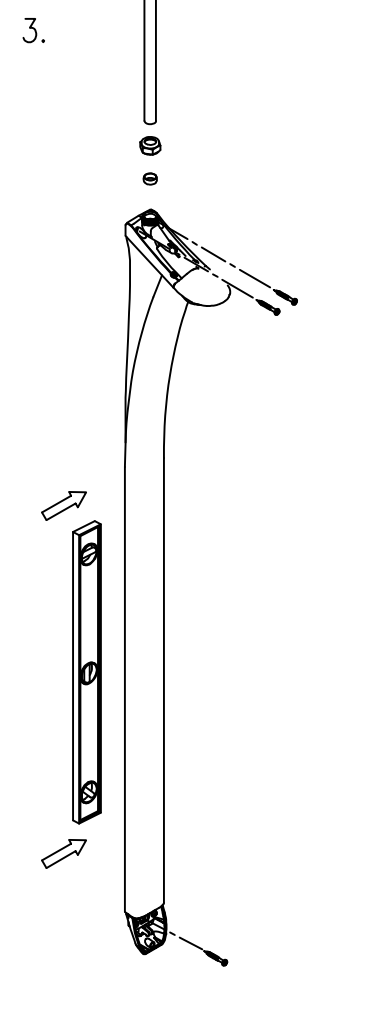

MAINTENANCE

CHANGE
CARTRIDGE
(P/N: 71-6072)
EVERY 3 YEARS

SPECIAL TOOL
P/N: 21-6071

REMOVE
COVER

22a (~30 SEC)
P/N: 23-6073

22b (60 SEC+)
P/N: 23-6043

HORNE ENGINEERING LTD.
PO BOX 7, RANKINE STREET
JOHNSTONE, RENFREWSHIRE.
PA5 8BD. UK.

T: +44 1505 321 455
F: +44 1505 336 287
W: WWW.HORNE.CO.UK

D11314 - REV.3

Dușo

["doosho"]

FIND THESE PARTS IN THE BOX...

INSTALLATION

SPARE PARTS

TO ORDER SPARES QUOTE D11314 REV.3, & BALLOON NUMBER