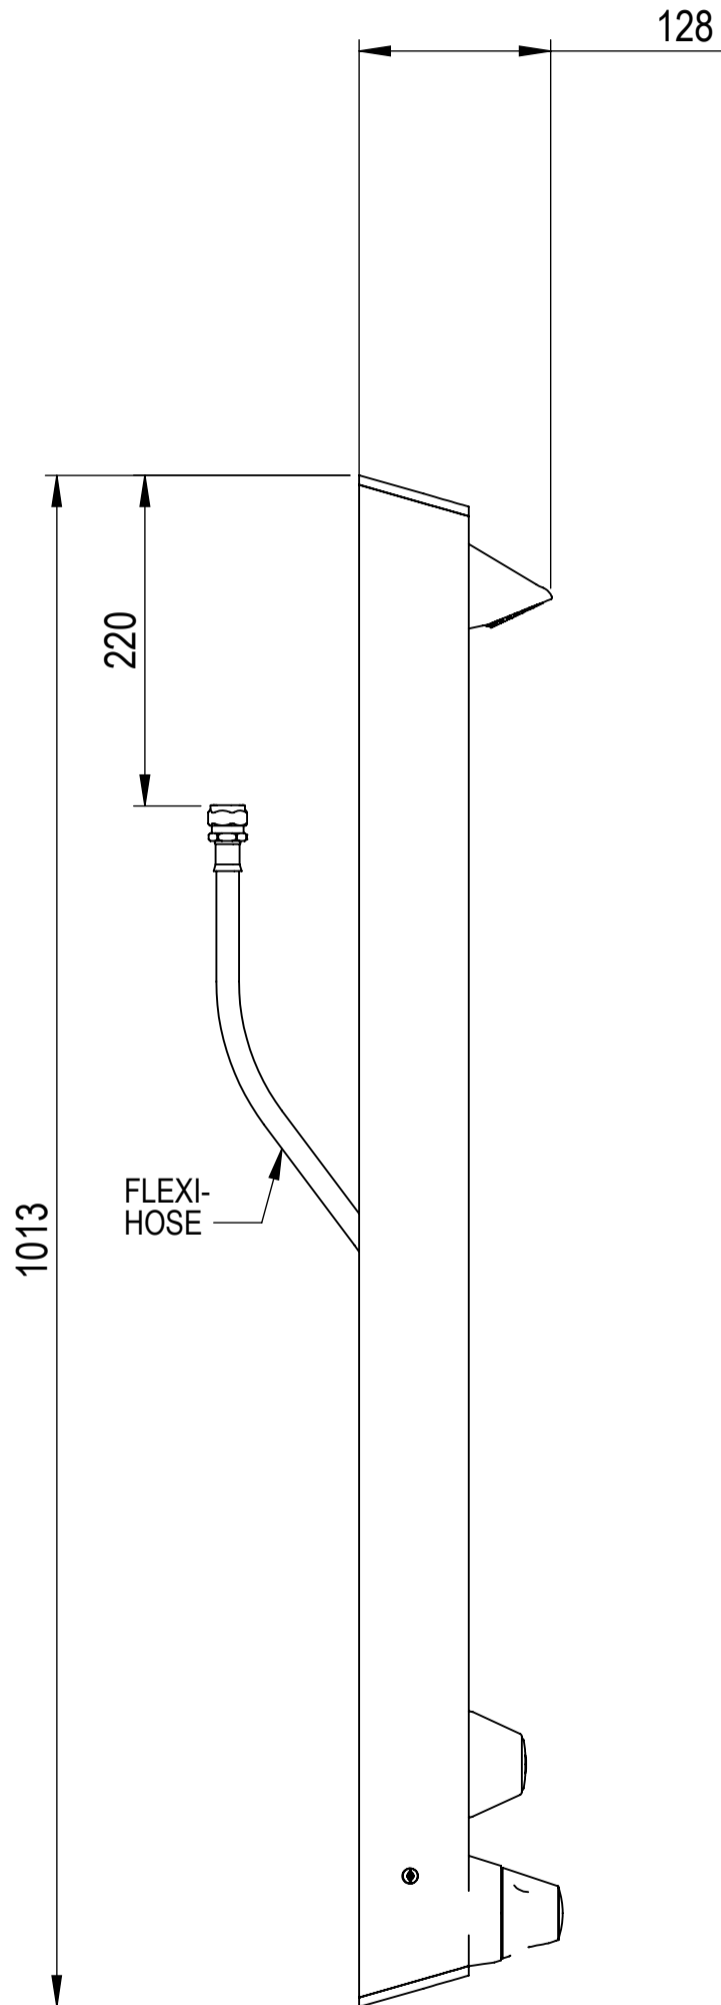

ALL DIMENSIONS ARE APPROXIMATE

COPYRIGHT 2016, HORNE ENGINEERING LTD. ALL REPRODUCTION PROHIBITED UNLESS AUTHORISED IN WRITING.
 THIS DRAWING CONTAINS CONFIDENTIAL AND PROPRIETARY INFORMATION OF HORNE ENGINEERING LIMITED AND UNAUTHORISED DISCLOSURE IS STRICTLY PROHIBITED.

DRN BY MJ (07/01/2016)
 CHK'D BY

MODEL REV. A-01
 DRG REV. B-01

HORNE ENGINEERING LTD. JOHNSTONE RENFREWSHIRE PA5 8BD			DO NOT SCALE	A3
SHEET 1 OF 1		DR'G No. 10302		

PRODUCT: T113BLR

CONFIG OF: 6250