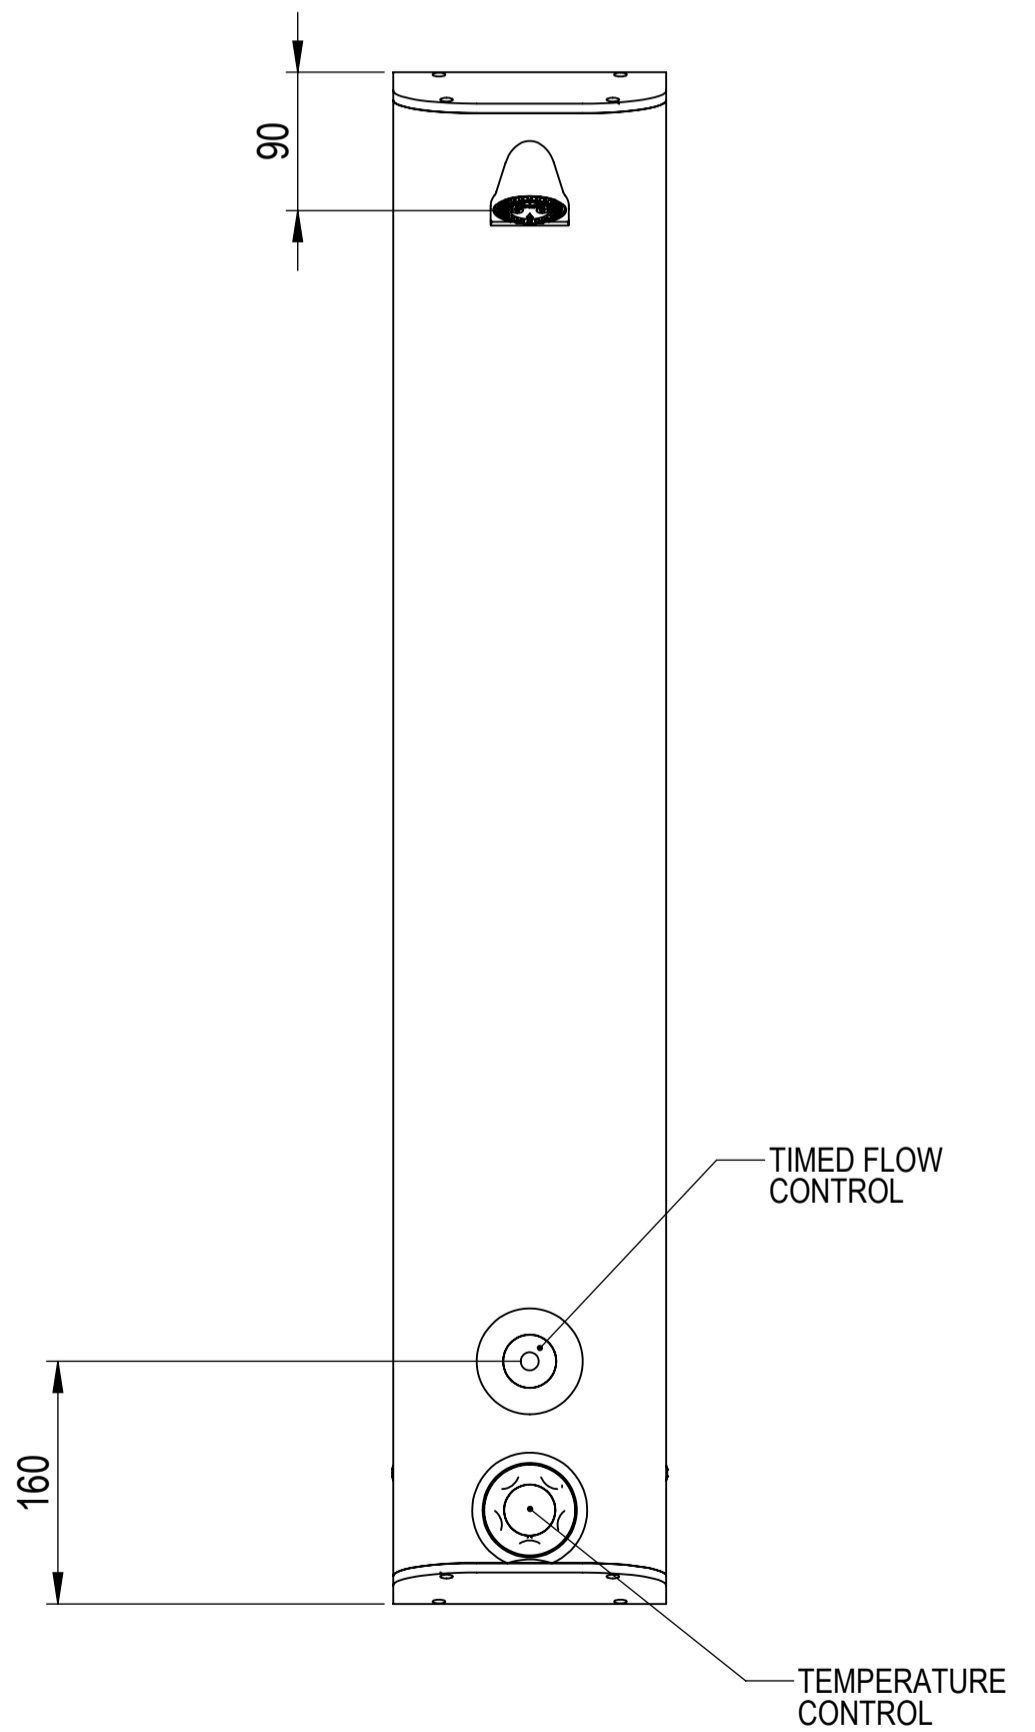

ALL DIMENSIONS ARE APPROXIMATE

COPYRIGHT 2016, HORNE ENGINEERING LTD. ALL REPRODUCTION PROHIBITED UNLESS AUTHORISED IN WRITING.
THIS DRAWING CONTAINS CONFIDENTIAL AND PROPRIETARY INFORMATION OF HORNE ENGINEERING LIMITED AND UNAUTHORISED DISCLOSURE IS STRICTLY PROHIBITED.

DRN BY MJ (07/01/2016)
CHK'D BY

MODEL REV. A-01
DRG REV. B-01

HORNE ENGINEERING LTD. JOHNSTONE RENFREWSHIRE PA5 8BD			DO NOT SCALE	A3
SHEET 1 OF 1		DR'G No. 10302		

PRODUCT: T113BLR

CONFIG OF: 6250