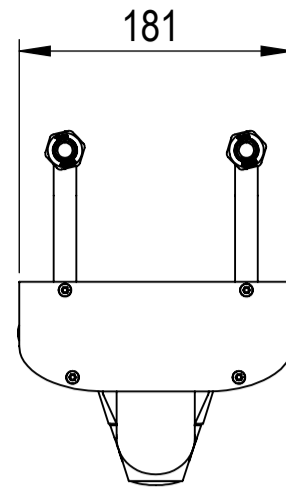

ALL DIMENSIONS ARE APPROXIMATE

COPYRIGHT 2016, HORNE ENGINEERING LTD. ALL REPRODUCTION PROHIBITED UNLESS AUTHORISED IN WRITING.
 THIS DRAWING CONTAINS CONFIDENTIAL AND PROPRIETARY INFORMATION OF HORNE ENGINEERING LIMITED AND UNAUTHORISED DISCLOSURE IS STRICTLY PROHIBITED.

DRN BY MJ (07/01/2016)
 CHK'D BY

MODEL REV. A-01
 DRG REV. B-01

HORNE ENGINEERING LTD. JOHNSTONE RENFREWSHIRE PA5 8BD			DO NOT SCALE	A3
SHEET 1 OF 1		DR'G No. 10302		

PRODUCT: T113BLR

CONFIG OF: 6250